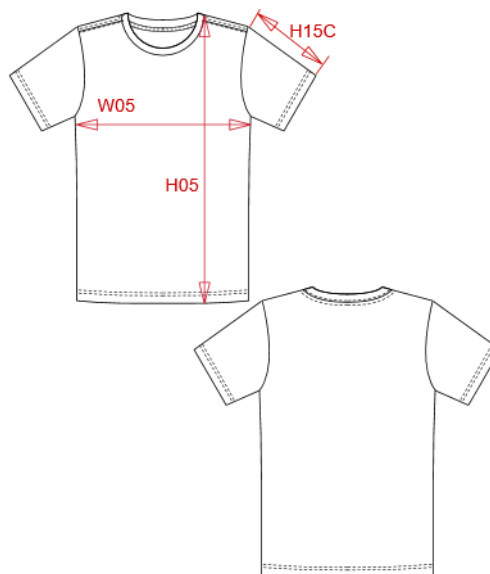

PROACT.®

REFERENCE : PA4011

SIZES : XS_S_M_L_XL_XXL_3XL

COMPOSITION :

Main fabric : Polyester / Combed Cotton / Viscose 50/25/25 -
130 For body and collar 50%polyester / 25%cotton / 25%
viscose

WEIGHT :

Main fabric : 130 gsm

TECHNICAL DETAIL :

Anti-pilling treatment

ARTICLE WEIGHT :

124 gr/pc

| DESCRIPTION | | | | | | | |
|---|--|--|--|--|--|--|--|
| Français : T-shirt triblend sport | | | | | | | |
| English : Triblend sports t-shirt | | | | | | | |
| Nederlands : T-shirt triblend sport | | | | | | | |
| Deutsch : Triblend Sport-T-Shirt | | | | | | | |
| Español : Camiseta Triblend Sport | | | | | | | |
| Italiano : T-shirt triblend sport | | | | | | | |
| Português : T-shirt de desporto Triblend | | | | | | | |

| MEASUREMENT | | | | | | | |
|--|-------|-------|-------|----|-------|-------|-------|
| Description | XS | S | M | L | XL | XXL | 3XL |
| H05 (M) Hauteur totale / Total height | 68 | 70 | 72 | 74 | 76 | 78 | 80 |
| W05 (M) 1/2 largeur poitrine à 1.5cm de l'emmanchure / 1/2 chest width at 1.5cm below armhole | 47 | 50 | 53 | 56 | 59 | 62 | 65 |
| H15C (M) Longueur manche courte / Short sleeve length | 21,75 | 22,50 | 23,25 | 24 | 24,75 | 25,50 | 26,25 |

| CARE LABEL | | | | |
|------------|--|--|--|--|
| | | | | |

| PACKING | |
|---------|--|
| Box | 50 pcs / box XS => L:60cm W:40cm H:16cm GW:6.80kg NW:5.40kg S => L:60cm W:40cm H:16cm GW:7.20kg NW:5.80kg M =>L:60cm W:40cm H:16cm GW:7.70kg NW:6.30kg L => L:60cm W:40cm H:16cm GW:8.20kg NW:6.80kg XL => L:60cm W:40cm H:16cm GW:8.60kg NW:7.20kg XXL => L:60cm W:40cm H:16cm GW:9.20kg NW:7.80kg 3XL => L:60cm W:40cm H:16cm GW:9.30kg NW:7.90kg |